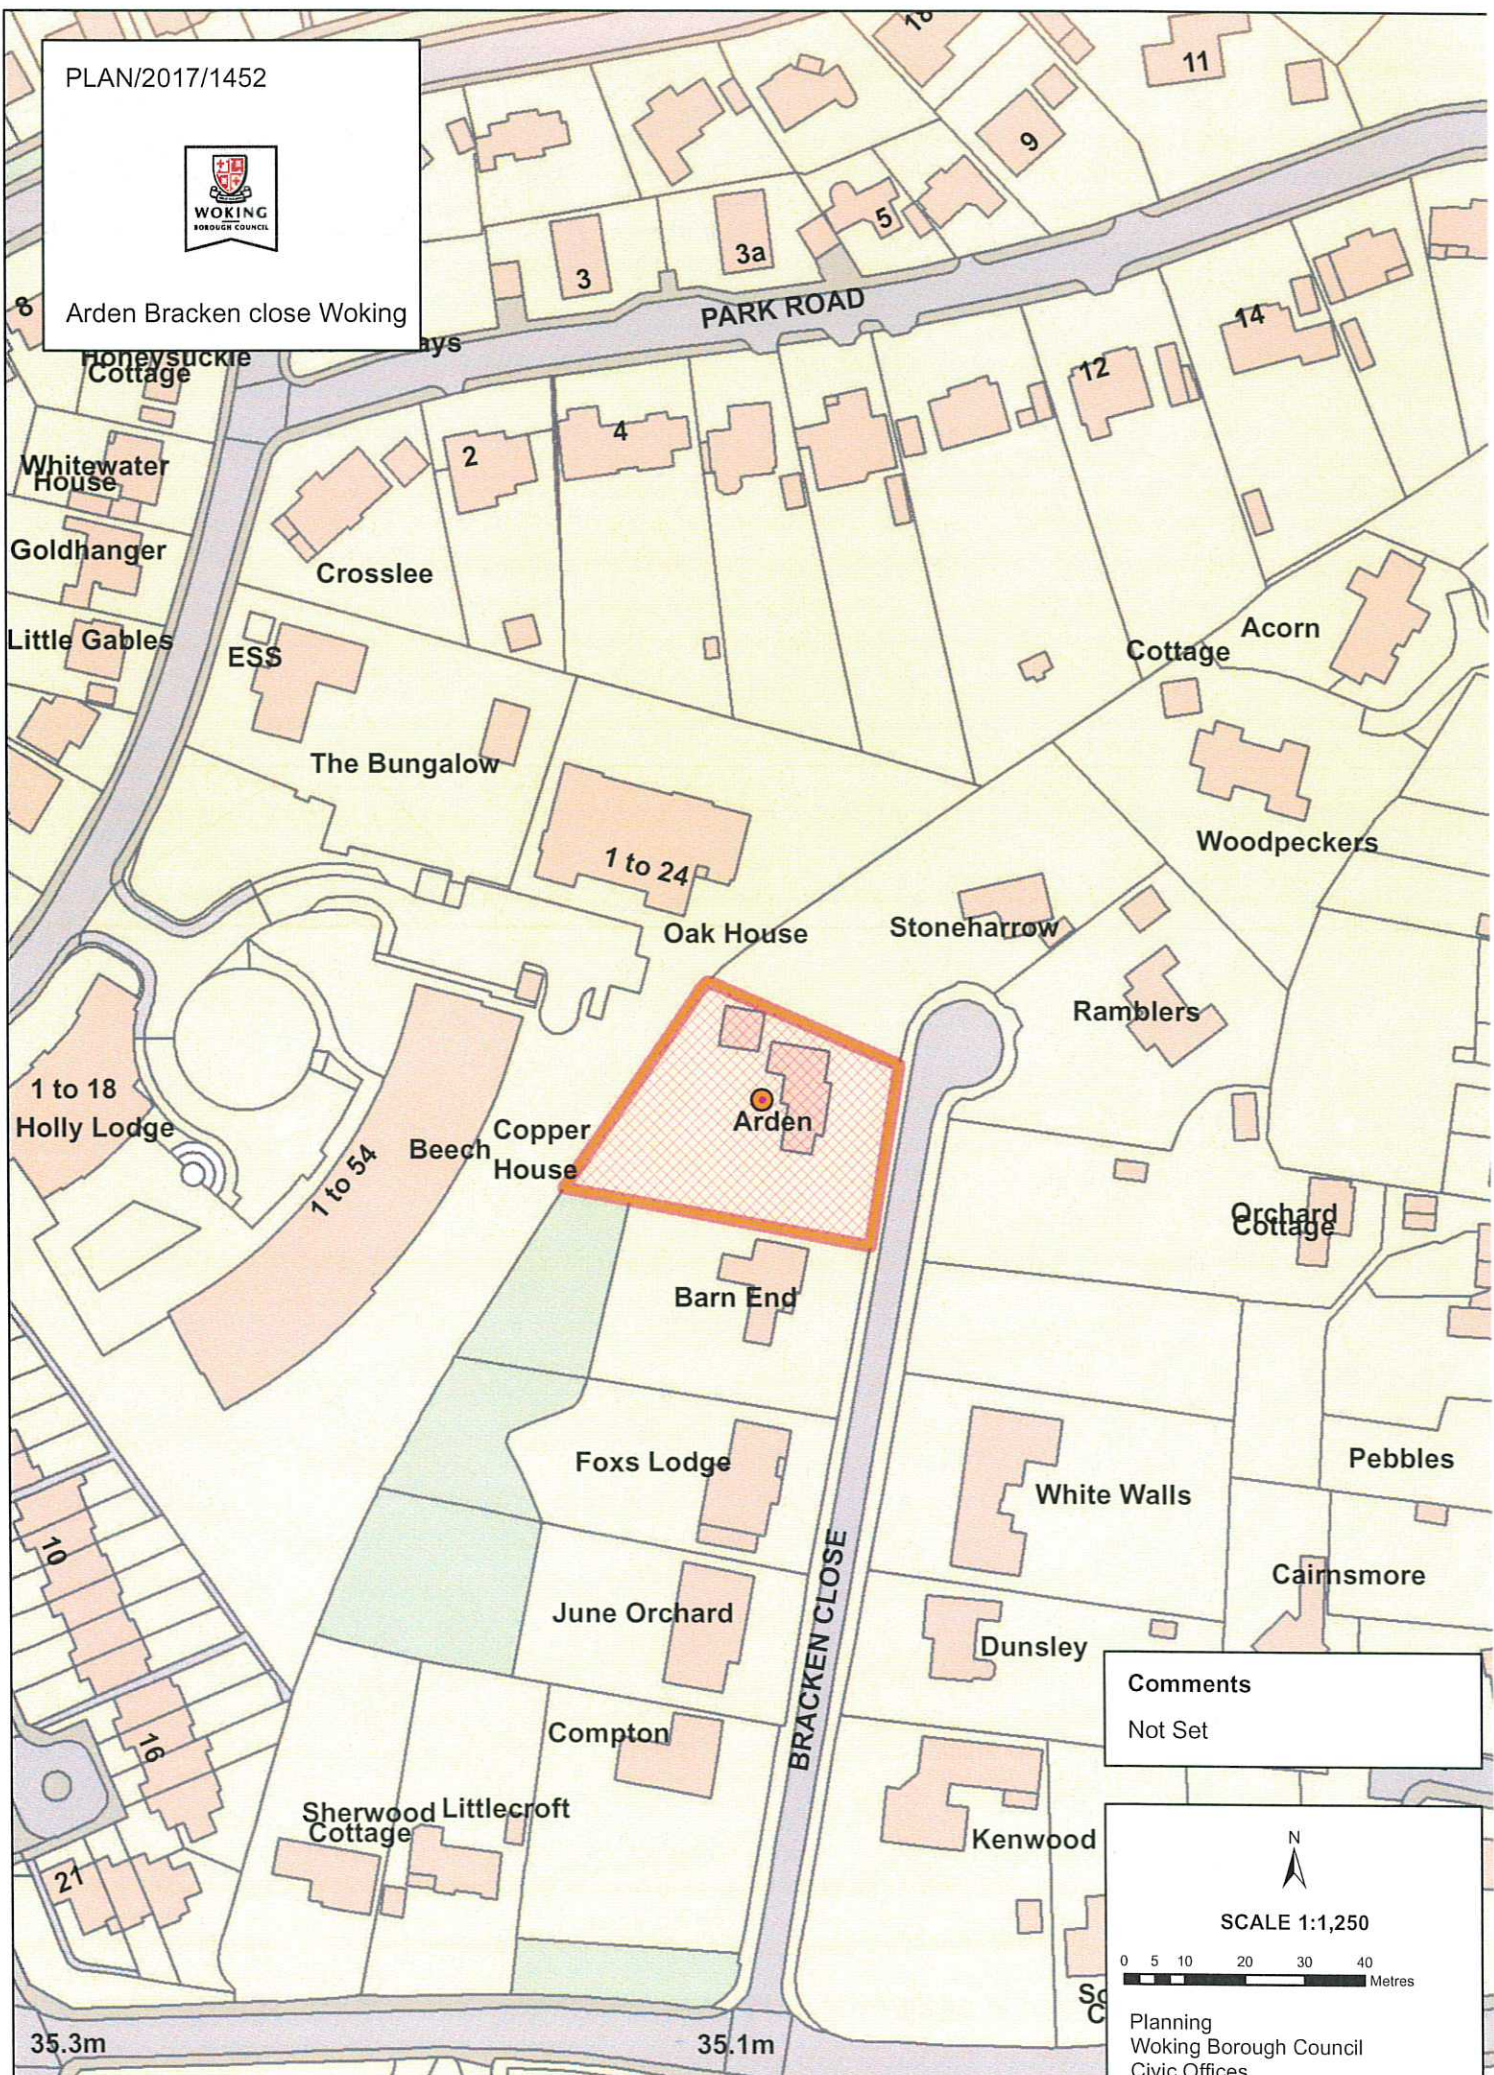

PLAN/2017/1452

Arden Bracken close Woking

Comments  
Not Set

Planning  
Woking Borough Council  
Civic Offices  
Gloucester Square  
Woking, Surrey GU21 6YL